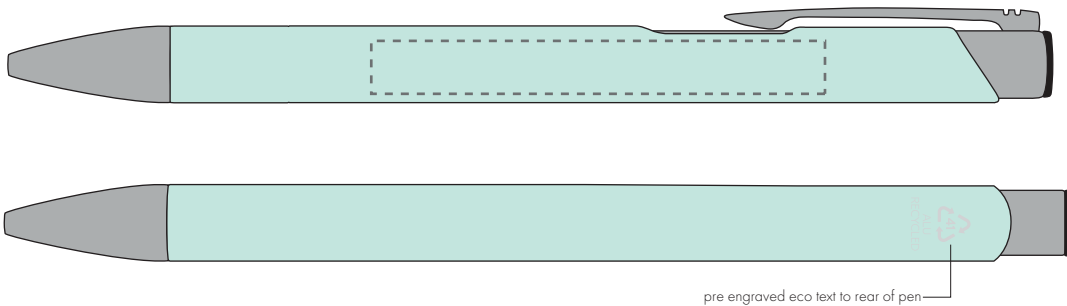

**PRINTING CONCERNS:**

We stock this item in the following colours

**PANTONE REFERENCE(S)**
 Full colour printing

ARTWORK SCALE 100%

ARTWORK SCALE 100%  
Digital Print Area:  
60mm x 7mm

Product Image for visualisation  
- colours may vary

**The dashed line is to demonstrate print area and will not appear on your printed item**

**PLEASE NOTE:**

- All colours including print and product are for visual purposes only and should not be regarded as the actual colour of the product and print.
- Some products may vary from batch to batch and may differ from previous orders.
- The colour and texture of a product can also have an effect on the final print colour.
- By approving this order we accept that you understand these terms.